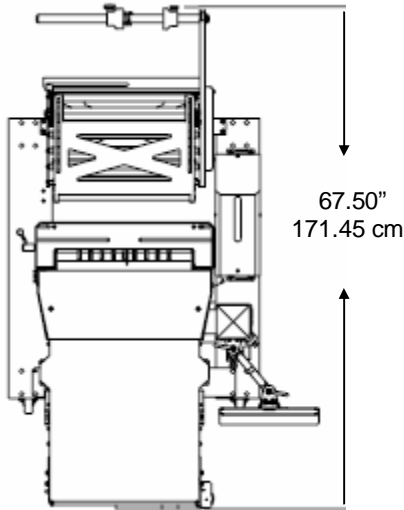

Footprint Drawing

AB 255 Horizontal Bagger with the PI 412cw Imprinter